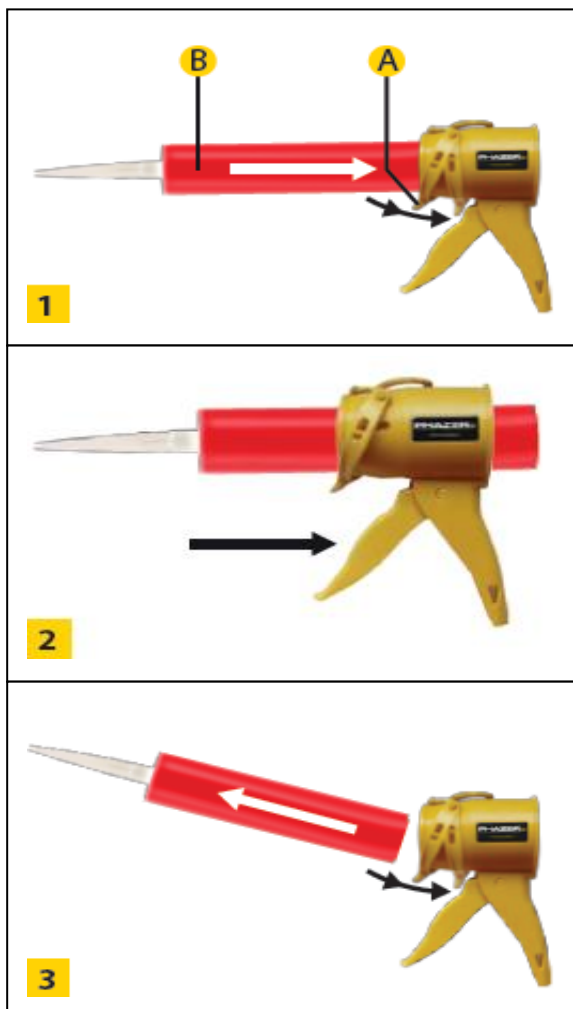

Instruction for application

Manual applicator EASY WORK

- Compact, lightweight and easy to use around tight spaces and corners.
- **Only 9.3 cm** long - a mere **sixth** of the length of a traditional gun.
- Use with any type of cartridge.
- Auto dripless feature prevents leaking and controls flow.

TO BOLDLY GO WHERE NO OTHER GUN HAS GONE BEFORE

◀ Pull and hold the clutch (A). Insert the cartridge (B). Release clutch.

◀ Press the trigger to squeeze material out of the cartridge until cartridge is consumed.